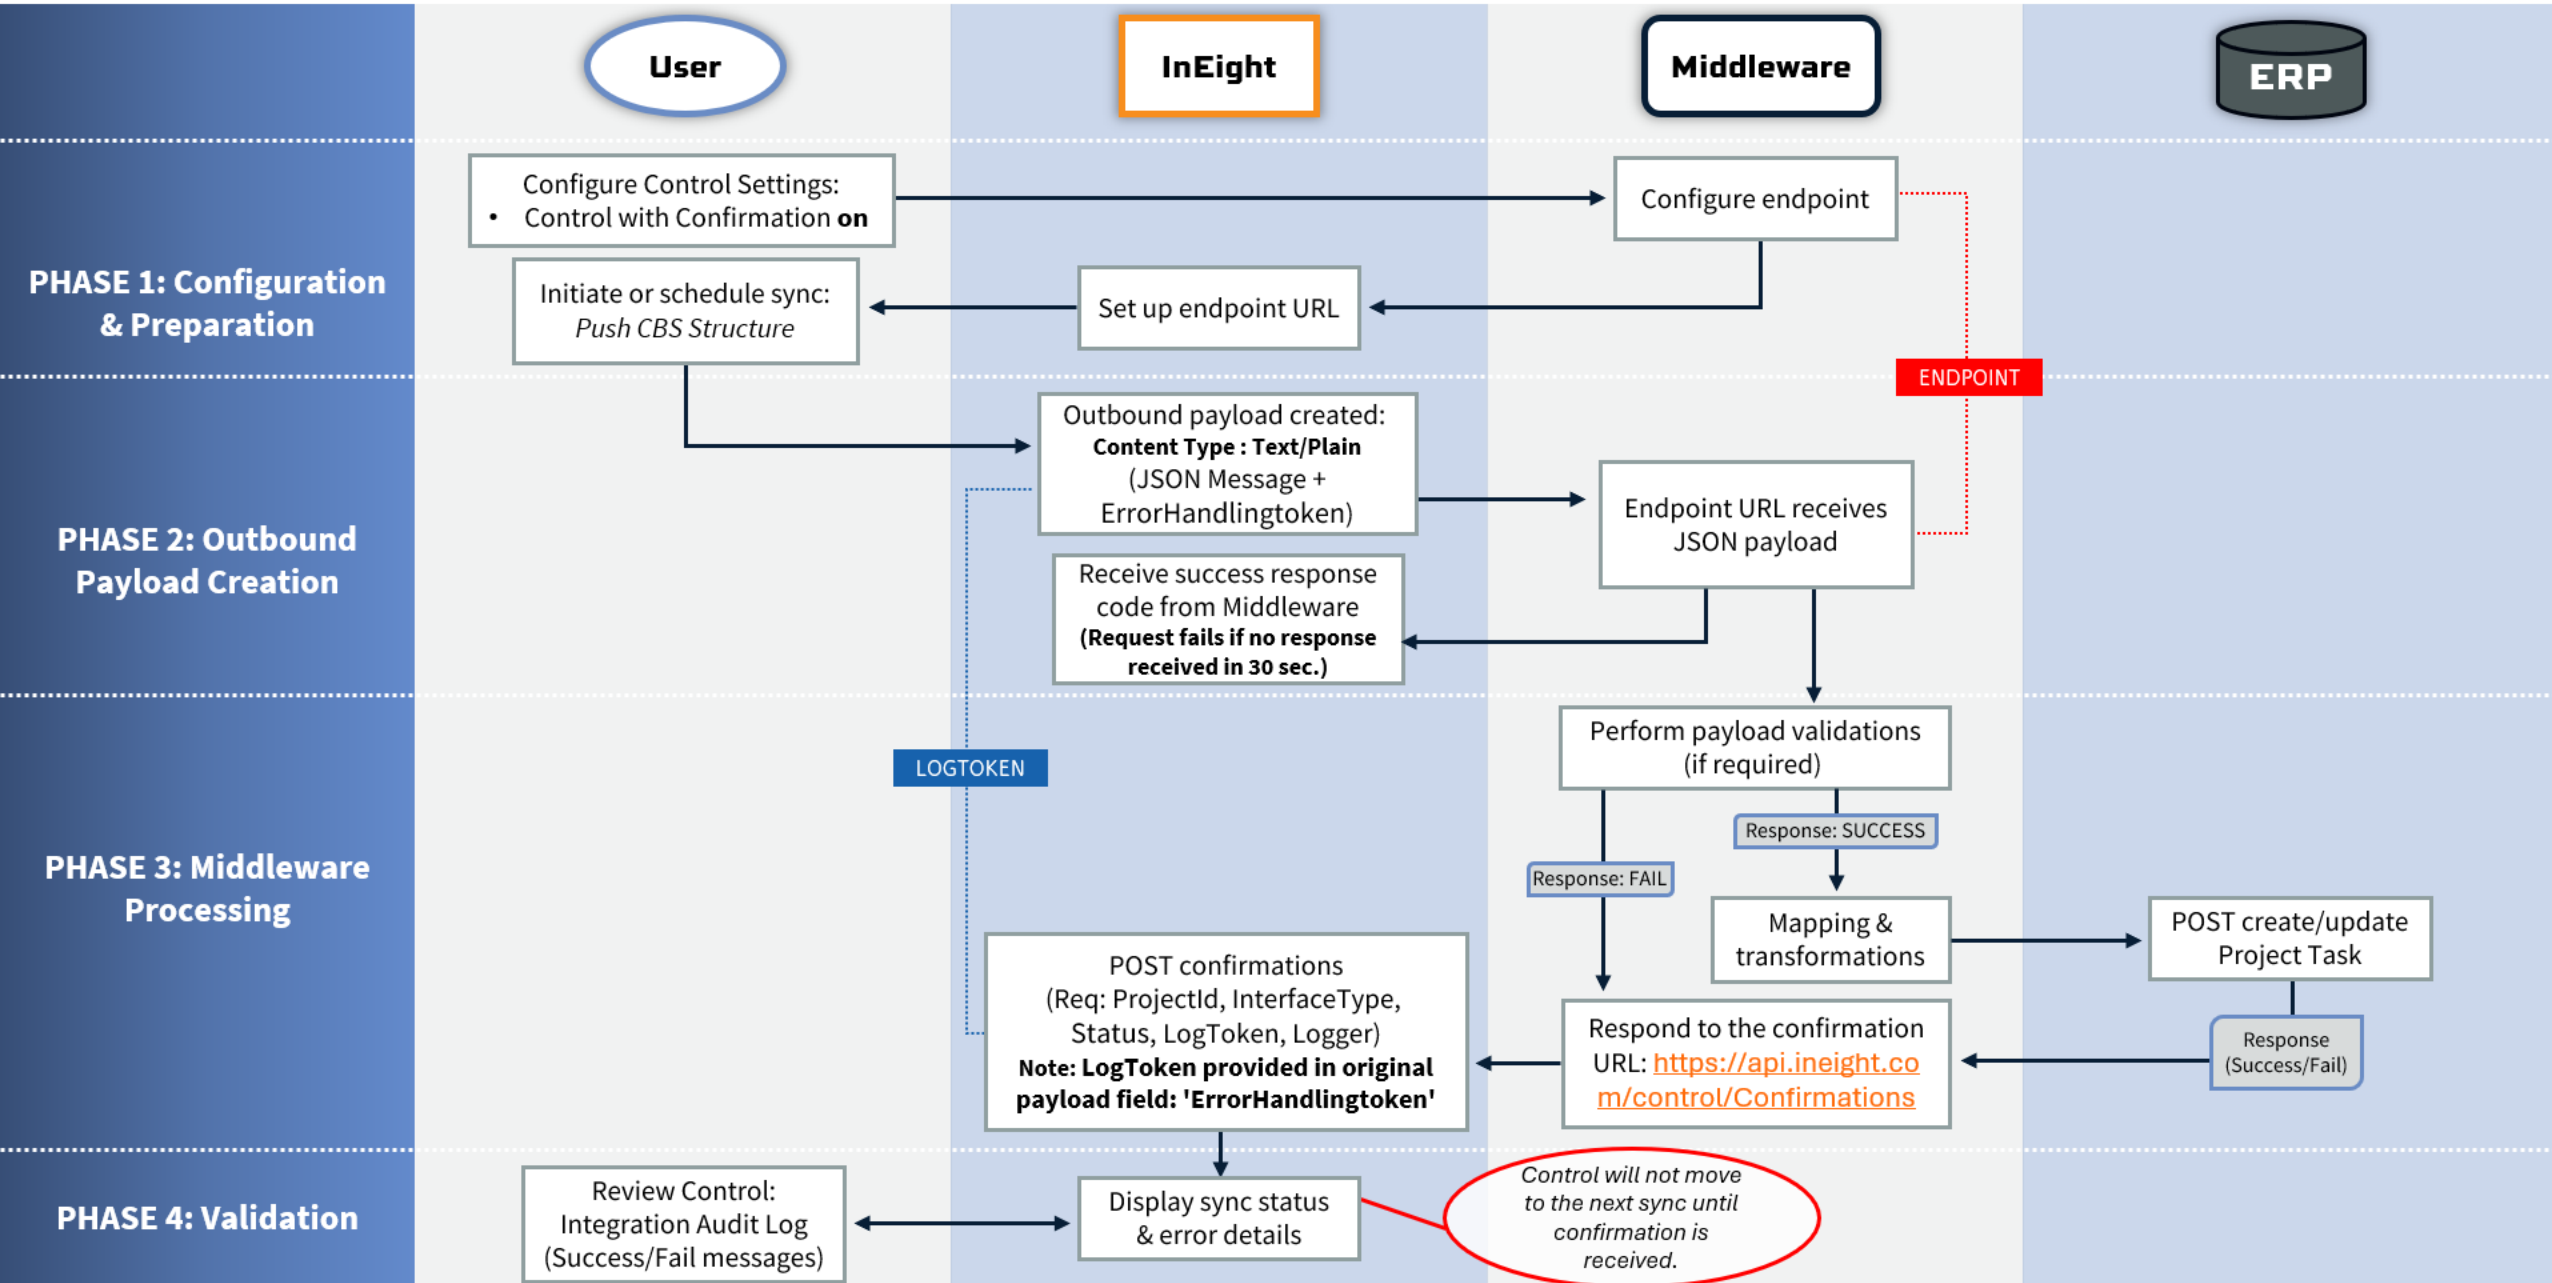

INEIGHT CONTROL SYNC ARCHITECTURE

OUTBOUND DATA (InEight as Source of Truth) – CBS Example

INEIGHT CONTROL SYNC ARCHITECTURE

INBOUND DATA (ERP as Source of Truth) – Actuals Example

EXAMPLE - INTEGRATION DEVELOPMENT PROCESS OVERVIEW