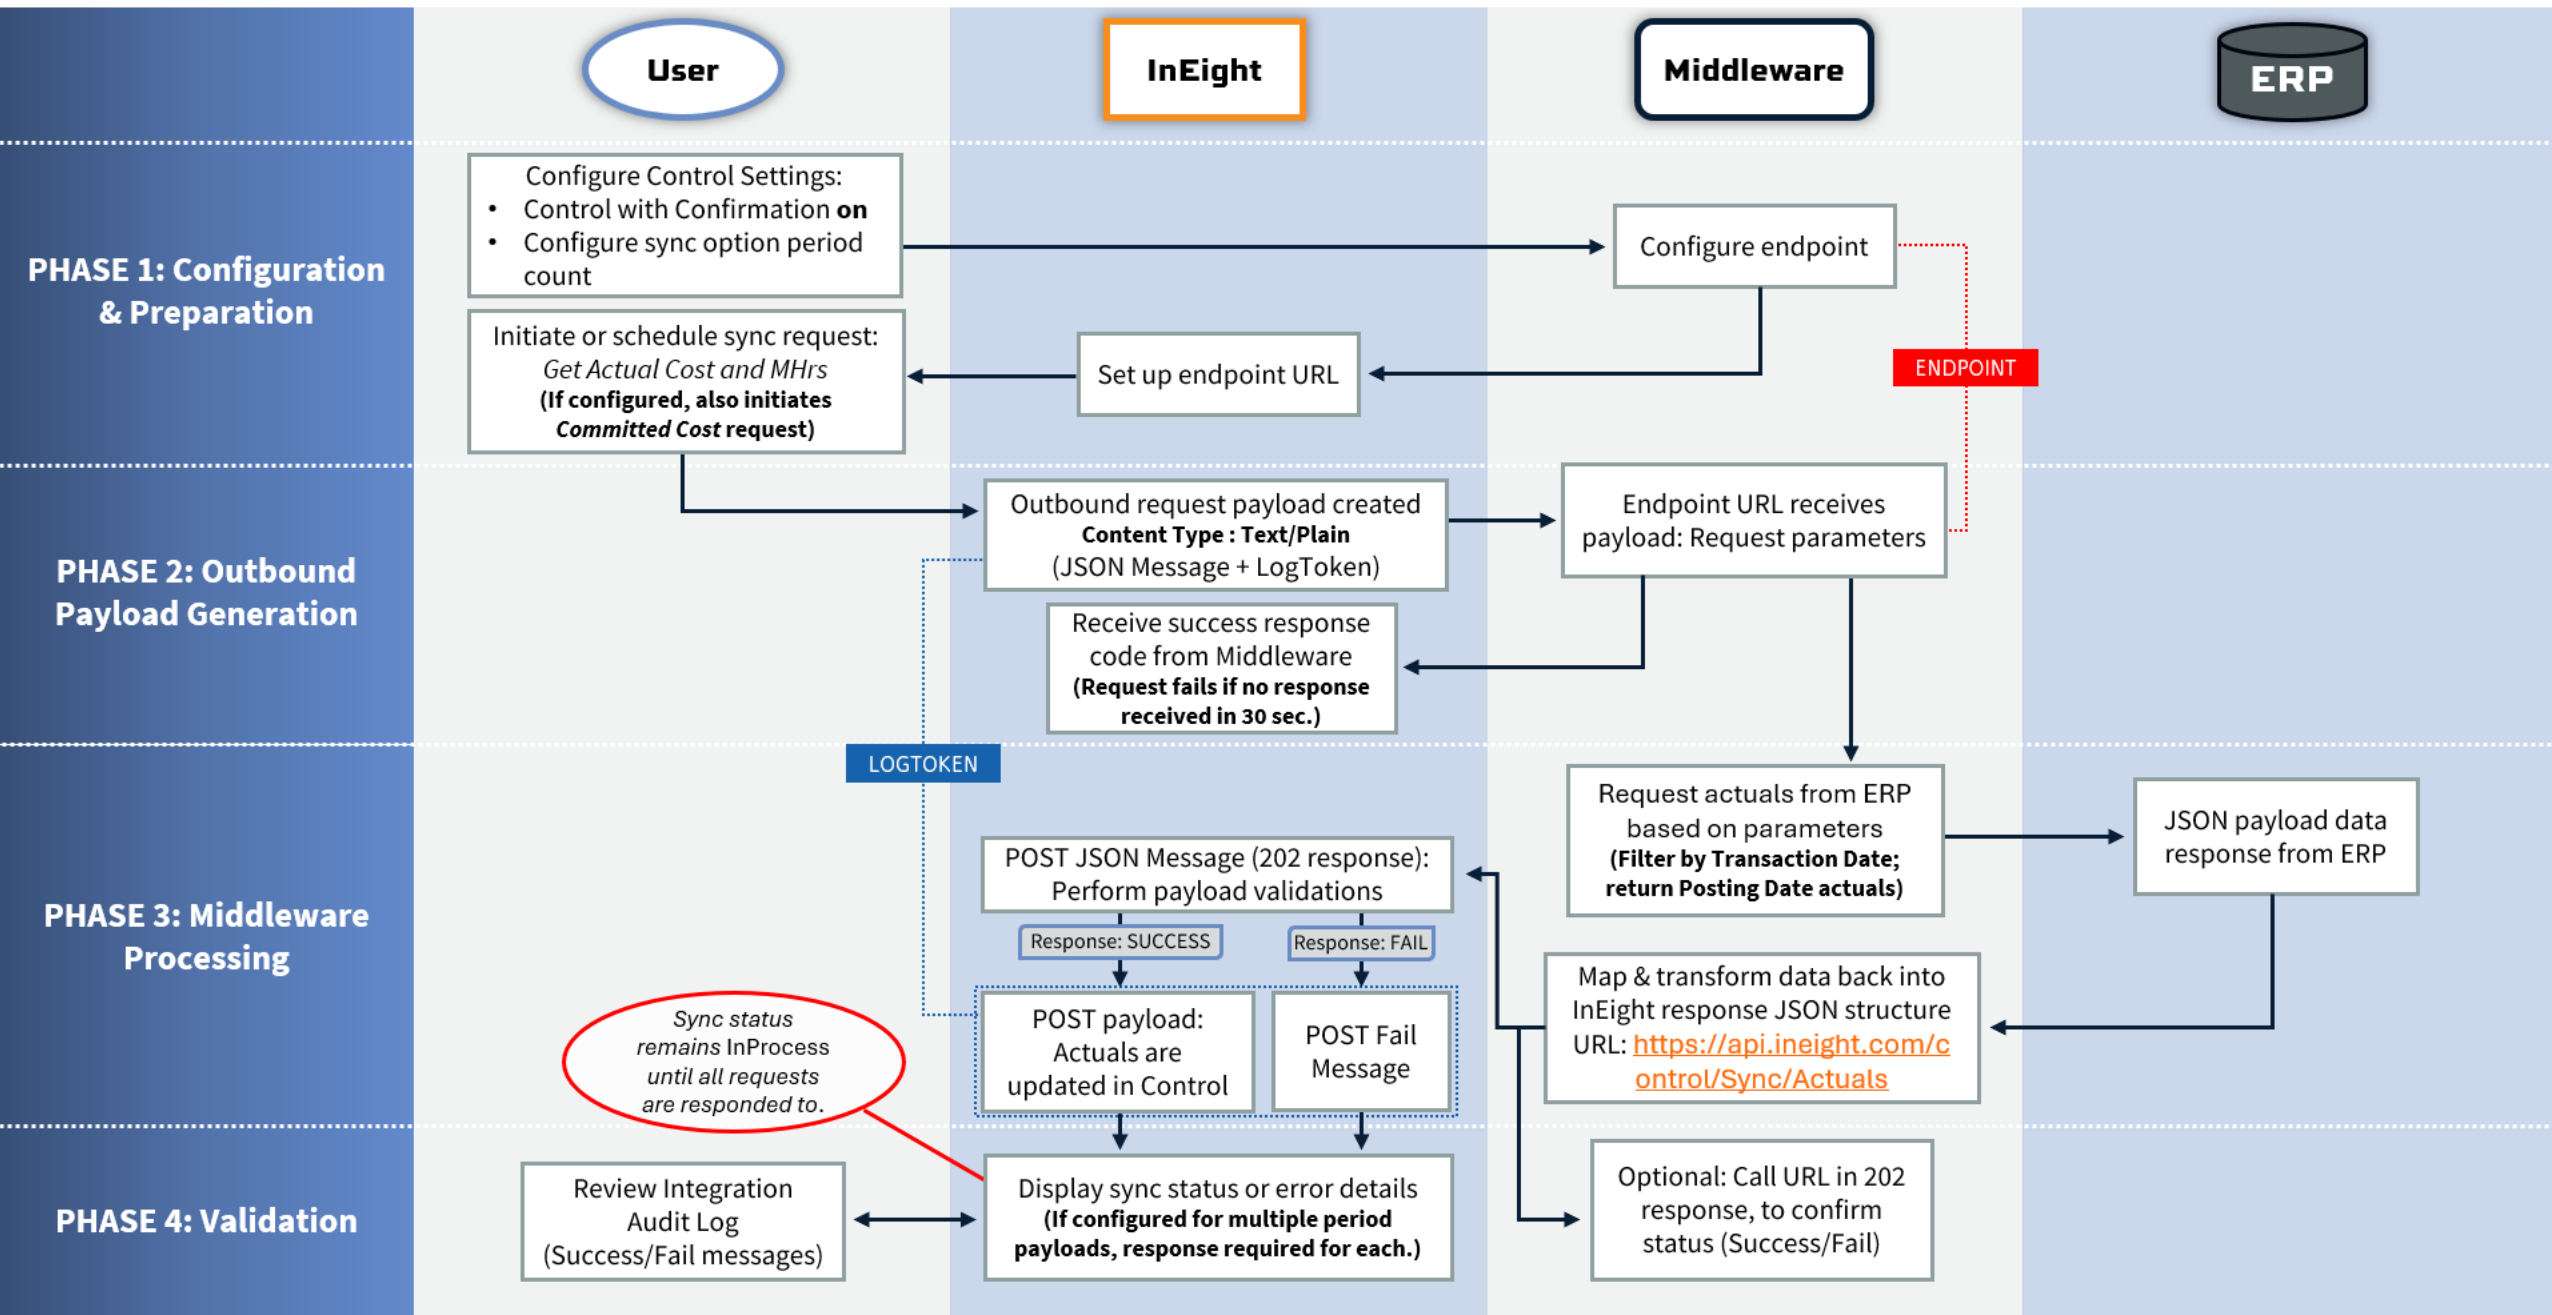

INEIGHT CONTROL SYNC ARCHITECTURE

OUTBOUND DATA (InEight as Source of Truth) – CBS Example

INEIGHT CONTROL SYNC ARCHITECTURE

INBOUND DATA (ERP as Source of Truth) – Actuals Example

EXAMPLE - INTEGRATION DEVELOPMENT PROCESS OVERVIEW